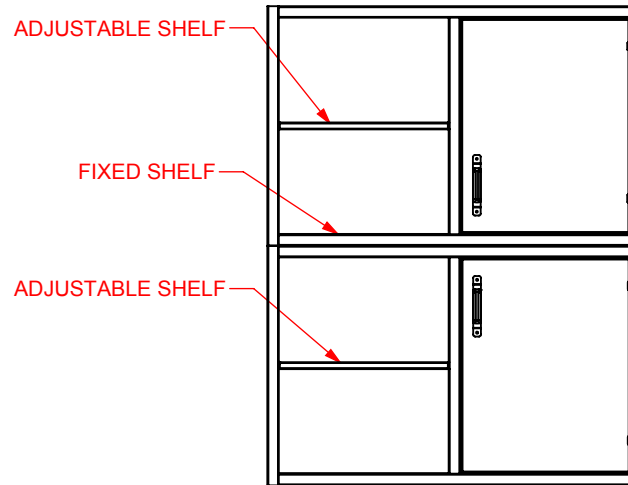

PARTS CABINET SPECIFICATION

PARTS CABINET SIZE CHART

DIMENSIONS	A	B	C	D	E
PARTS CABINET	62.375"	48.75"	29.25"		
DOOR OPENING HEIGHT				28.188"	
DOOR OPENING WIDTH					22.125"