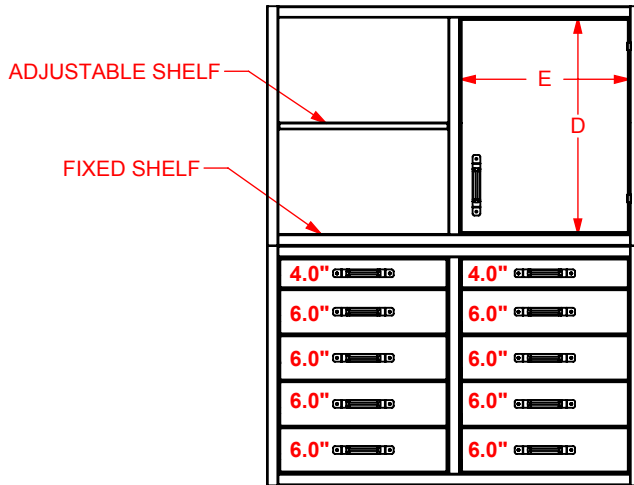

PARTS CABINET SPECIFICATION

PARTS CABINET SIZE CHART

DIMENSIONS	A	B	C	D	E
PARTS CABINET	62.375"	48.75"	29.25"		
DOOR OPENING HEIGHT				28.188"	
DOOR OPENING WIDTH					22.125"