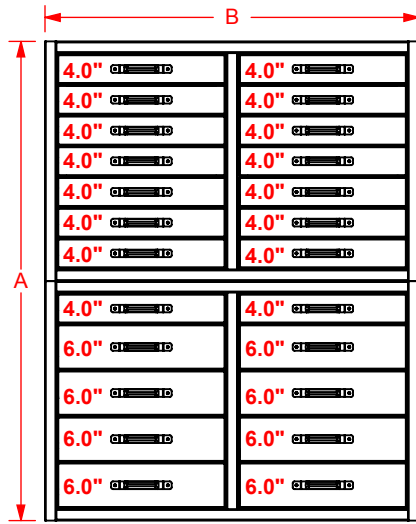

PARTS CABINET SPECIFICATION

PARTS CABINET SIZE CHART

DIMENSIONS	A	B	C	D	E
PARTS CABINET	62.375"	48.75"	29.25"		
DOOR OPENING HEIGHT				28.188"	
DOOR OPENING WIDTH					22.125"