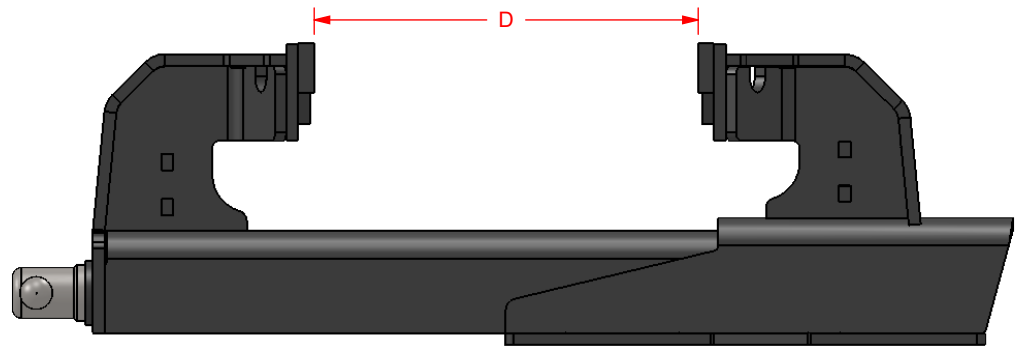

VISE SPECIFICATIONS

MODEL NO. 1012				
VISE SIZE CHART				
DIMENSIONS	A	B	C	D
WIDTH	10.0"			
HEIGHT		9.5"		
LENGTH			24.0"	
JAW OPENING				12.0"