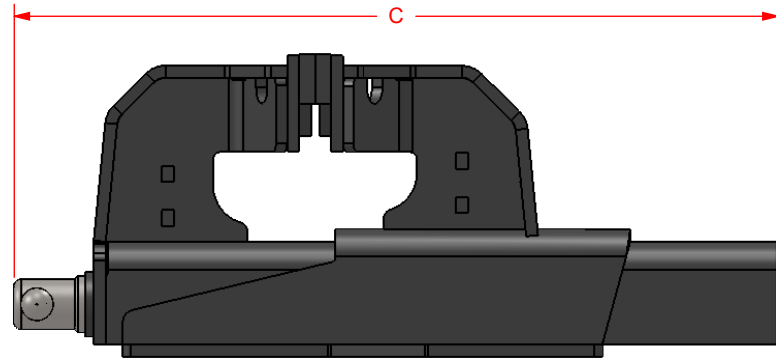

VISE SPECIFICATIONS

MODEL NO. 1012				
VISE SIZE CHART				
DIMENSIONS	A	B	C	D
WIDTH	10.0"			
HEIGHT		9.5"		
LENGTH			24.0"	
JAW OPENING				12.0"