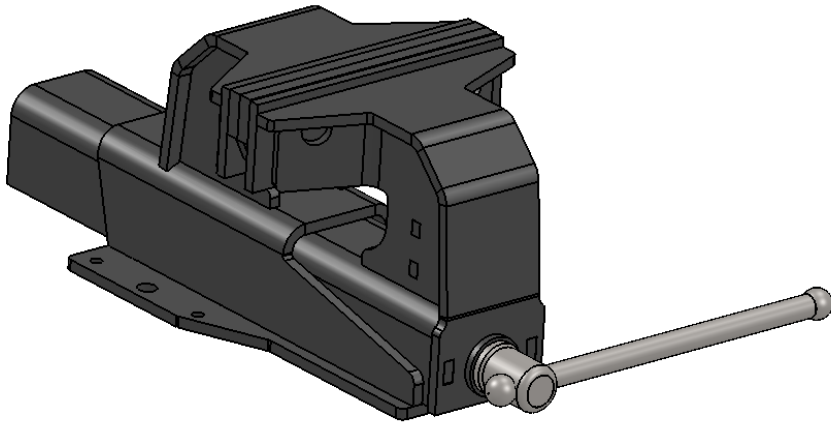

VISE SPECIFICATIONS

MODEL NO. 1012				
VISE SIZE CHART				
DIMENSIONS	A	B	C	D
WIDTH	10.0"			
HEIGHT		9.5"		
LENGTH			24.0"	
JAW OPENING				12.0"