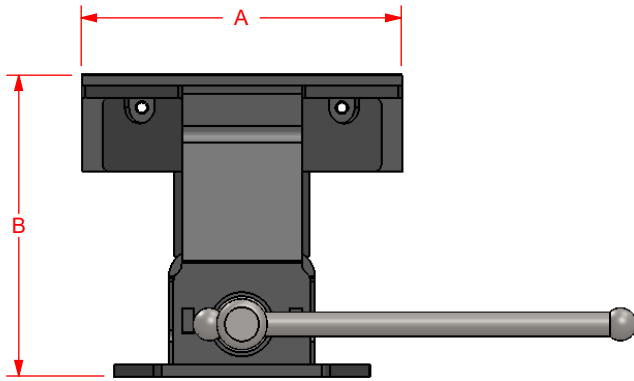

VISE SPECIFICATIONS

MODEL NO. 1012				
VISE SIZE CHART				
DIMENSIONS	A	B	C	D
WIDTH	10.0"			
HEIGHT		9.5"		
LENGTH			24.0"	
JAW OPENING				12.0"